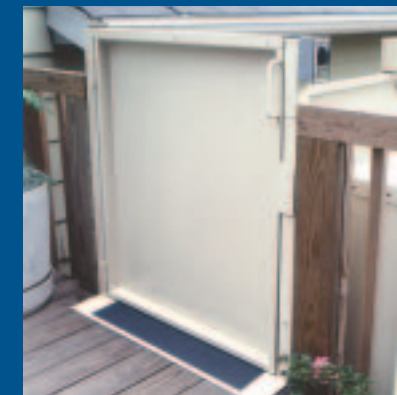

Choose an optional gate at the upper landing. Its VDR® mechanical interlock prevents the lift from operation until the gate is closed and locked.